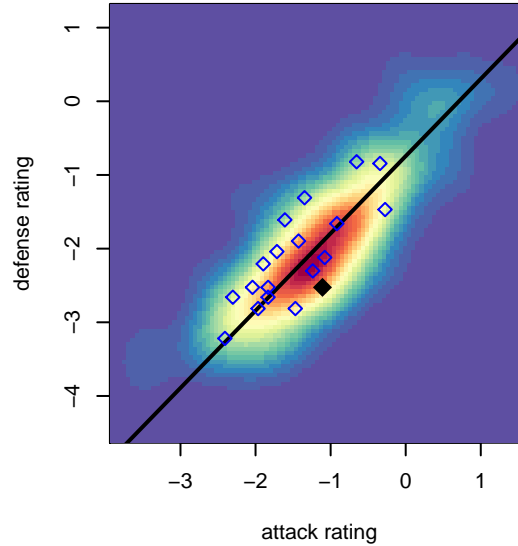

# WPFC Navy B04

Washington Premier FC  
 Tacoma, WA  
 B04 total strength=276  
 attack=0.33 defense=0.08  
 fall league = RCL B04 Div 5  
 spr league = Win RCL B04 Div 5

alt names used:  
 WPFC B04Navy  
 WPFC B04 Navy C  
 WPFC B04Navy  
 WPFC B04Navy  
 WPFC B04 Navy C  
 WPFC B04 Navy C

Venues played:  
 2015 Rainier Challenge Copa U11  
 2015 River Jam Samba U11  
 2015 Tyee Cup BU11 Gold  
 2015 RCL B04 Div 5  
 2015 Win RCL B04 Div 5  
 2015 WYS Presidents Cup B04 Division 3

**WPFC Navy B04**  
 Dots are actual minus expected GF (blue circles) and GA (red triangles).  
 Blue line is smoothed change in attack strength. Red is smoothed change in defense strength.

**attack and defense variance (black dot)  
relative to other teams  
and top 10 in region**

**attack and defense rating  
relative to others at age  
and all opponents in last 13 months**

**Performance relative to 13 month average**