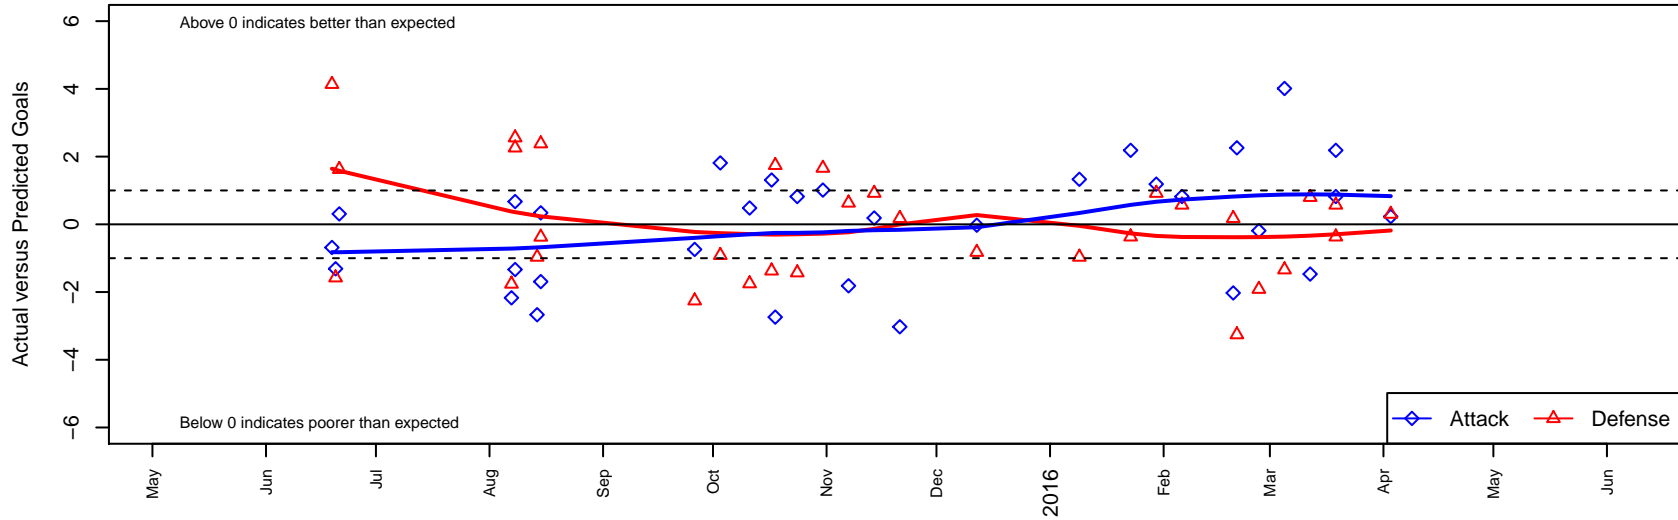

# WPFC Navy B04

Washington Premier FC  
 Tacoma, WA  
 B04 total strength=276  
 attack=0.33 defense=0.08  
 fall league = RCL B04 Div 5  
 spr league = Win RCL B04 Div 5

alt names used:  
 WPFC B04Navy  
 WPFC B04 Navy C  
 WPFC B04Navy  
 WPFC B04Navy  
 WPFC B04 Navy C  
 WPFC B04 Navy C

Venues played:  
 2015 Rainier Challenge Copa U11  
 2015 River Jam Samba U11  
 2015 Tyee Cup BU11 Gold  
 2015 RCL B04 Div 5  
 2015 Win RCL B04 Div 5  
 2015 WYS Presidents Cup B04 Division 3

**WPFC Navy B04**  
 Dots are actual minus expected GF (blue circles) and GA (red triangles).  
 Blue line is smoothed change in attack strength. Red is smoothed change in defense strength.

**attack and defense variance (black dot)  
relative to other teams  
and top 10 in region**

**attack and defense rating  
relative to others at age  
and all opponents in last 13 months**

**Performance relative to 13 month average**