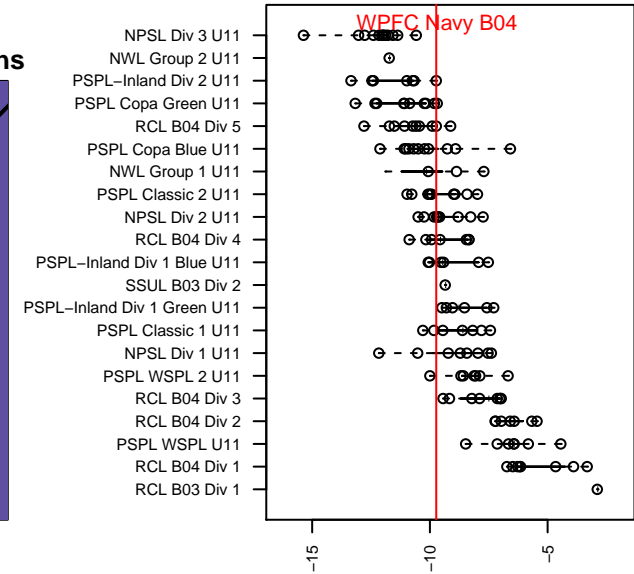

# WPFC Navy B04

Washington Premier FC  
 Tacoma, WA  
 B04 total strength=276  
 attack=0.33 defense=0.08  
 fall league = RCL B04 Div 5  
 spr league = Win RCL B04 Div 5

alt names used:  
 WPFC B04Navy  
 WPFC B04 Navy C  
 WPFC B04Navy  
 WPFC B04Navy  
 WPFC B04 Navy C  
 WPFC B04 Navy C

Venues played:  
 2015 Rainier Challenge Copa U11  
 2015 River Jam Samba U11  
 2015 Tyee Cup BU11 Gold  
 2015 RCL B04 Div 5  
 2015 Win RCL B04 Div 5  
 2015 WYS Presidents Cup B04 Division 3

**WPFC Navy B04**  
 Dots are actual minus expected GF (blue circles) and GA (red triangles).  
 Blue line is smoothed change in attack strength. Red is smoothed change in defense strength.

**attack and defense variance (black dot)  
relative to other teams  
and top 10 in region**

**attack and defense rating  
relative to others at age  
and all opponents in last 13 months**

**Performance relative to 13 month average**