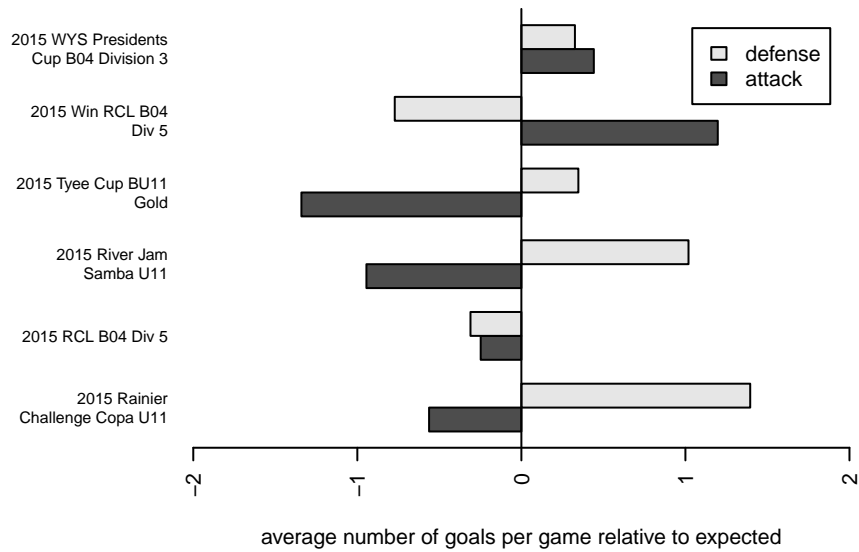

# WPFC Navy B04

Washington Premier FC  
 Tacoma, WA  
 B04 total strength=276  
 attack=0.33 defense=0.08  
 fall league = RCL B04 Div 5  
 spr league = Win RCL B04 Div 5

alt names used:  
 WPFC B04Navy  
 WPFC B04 Navy C  
 WPFC B04Navy  
 WPFC B04Navy  
 WPFC B04 Navy C  
 WPFC B04 Navy C

Venues played:  
 2015 Rainier Challenge Copa U11  
 2015 River Jam Samba U11  
 2015 Tyee Cup BU11 Gold  
 2015 RCL B04 Div 5  
 2015 Win RCL B04 Div 5  
 2015 WYS Presidents Cup B04 Division 3

**WPFC Navy B04**  
 Dots are actual minus expected GF (blue circles) and GA (red triangles).  
 Blue line is smoothed change in attack strength. Red is smoothed change in defense strength.

**attack and defense variance (black dot)  
relative to other teams  
and top 10 in region**

**attack and defense rating  
relative to others at age  
and all opponents in last 13 months**

**Performance relative to 13 month average**