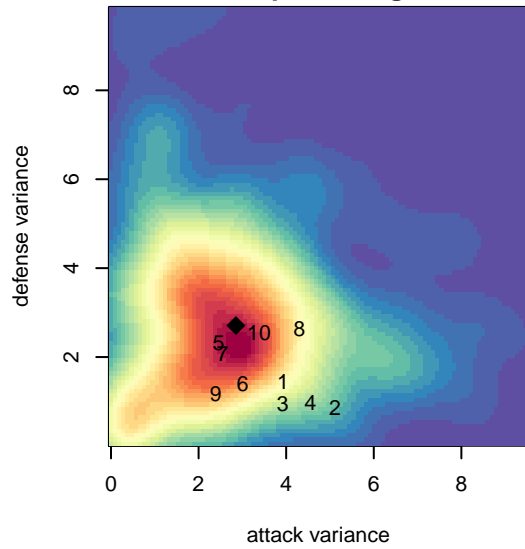

# WPFC Navy B04

Washington Premier FC  
 Tacoma, WA  
 B04 total strength=276  
 attack=0.33 defense=0.08  
 fall league = RCL B04 Div 5  
 spr league = Win RCL B04 Div 5

alt names used:  
 WPFC B04Navy  
 WPFC B04 Navy C  
 WPFC B04Navy  
 WPFC B04Navy  
 WPFC B04 Navy C  
 WPFC B04 Navy C

Venues played:  
 2015 Rainier Challenge Copa U11  
 2015 River Jam Samba U11  
 2015 Tyee Cup BU11 Gold  
 2015 RCL B04 Div 5  
 2015 Win RCL B04 Div 5  
 2015 WYS Presidents Cup B04 Division 3

**WPFC Navy B04**  
 Dots are actual minus expected GF (blue circles) and GA (red triangles).  
 Blue line is smoothed change in attack strength. Red is smoothed change in defense strength.

**attack and defense variance (black dot)  
relative to other teams  
and top 10 in region**

**attack and defense rating  
relative to others at age  
and all opponents in last 13 months**

**Performance relative to 13 month average**